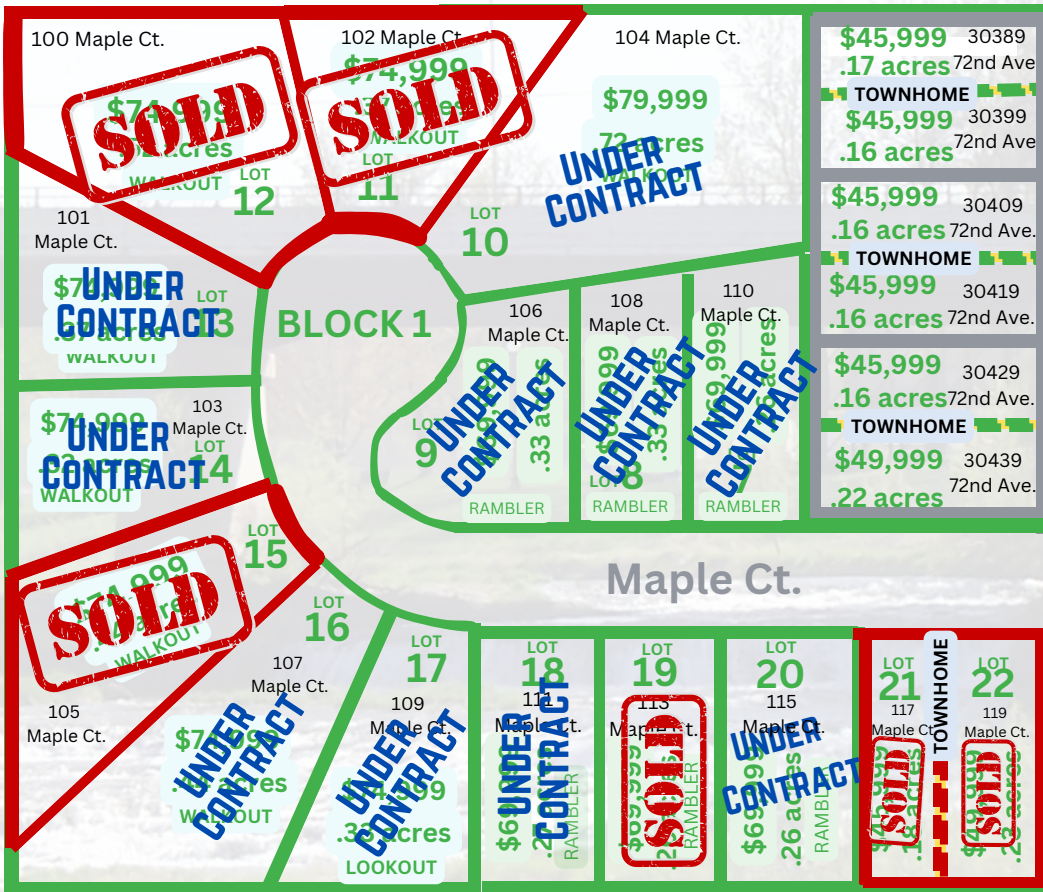

HARDWOOD ESTATES HOME LOTS FOR SALE

LOTS START AT

\$45,999

Cannon Falls, Minnesota

DEVELOPMENT FEATURES

- Town Home Lots
- Single Family Lots
- Across from the CF Schools
- Choose your Builder
- Variety of lot sizes & prices
- Easy access to Hwy 52 South

Looking West

Looking East

HARDWOOD ESTATES